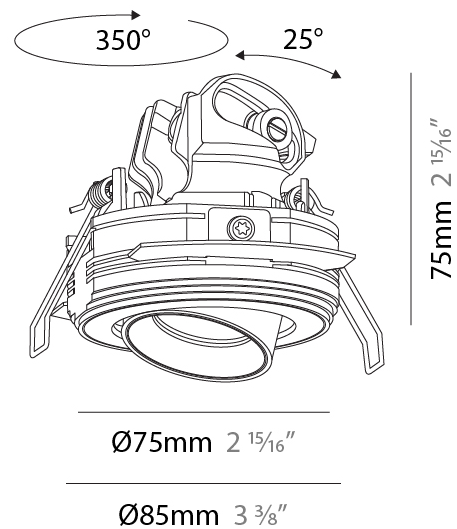

GENERAL

Series: Invader Compact
Subseries: Invader Compact Adjustable
Partner: Prolicht
Division: Architectural
Installation: Trimless
Product Type: Downlight
Mounting Location: Ceiling
Light Distribution: Downlight

PHYSICAL

Aperture Sizes - Downlights: 1"
Shape: Round
Diameter (mm): 75
Diameter (in): 2 ¹⁵/₁₆
Height (mm): 75
Height (in): 2 ¹⁵/₁₆
Ceiling Thickness (mm): 10 / 12 / 15
Ceiling Thickness (in): 3/8 or 1/2 or 9/16
Min. Recessing Depth (mm): 85
Min. Recessing Depth (in): 3 ³/₈
Fixture Finish: SSR / BKV / CWI / CRY / HAB / UFT / ITA / RUA / FTG / MYG / LOD / PUS / FRO / FUP / KIA / POP / BLS / SPG / MEY / GOH / CHC / COM / ABZ / JAG / OBR / MOS / ROR
Fixture Material: Aluminum
Cut-out Measurements: D. 86mm / 3 3/8"

ELECTRICAL

Lamp Type: LED (Zhaga Standard)
Input Wattage (W): 11
Total Output Wattage (W): 10
Dimming: Dali Dimming
Driver Included: No
Driver Location: Recessed Housing
Driver Type: Constant Current - 120Vac
Housing: See Components
Input Voltage (V): 120
Constant Current (MA): 250

LED

Number of LEDs: 1
Color Temperature (°K): Warm Dim
Max. Delivered Lumen (lm): 862
Nominal Lumen (lm): 1004
CRI: >90 CRI
Lamp Life (hrs): 50000

OPTICAL

Reflector: 24 / 40 / 54
Adjustability: Rotational 350° / Tilt 25°

RATINGS AND CERTIFICATIONS

Certified By: Certified for North American Standards
IP rating: IP40