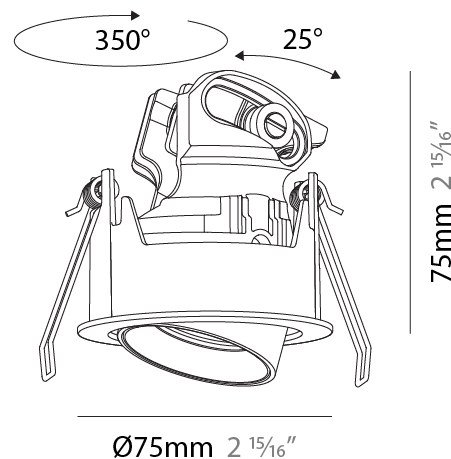

GENERAL

Series: Invader Compact
Subseries: Invader Compact Adjustable
Partner: Prolicht
Division: Architectural
Installation: Recessed
Product Type: Downlight
Mounting Location: Ceiling
Light Distribution: Downlight

PHYSICAL

Aperture Sizes - Downlights: 1"
Shape: Round
Diameter (mm): 75
Diameter (in): 2 ¹⁵/₁₆
Height (mm): 75
Height (in): 2 ¹⁵/₁₆
Ceiling Thickness (mm): 1 - 25
Ceiling Thickness (in): 1/16 - 1
Min. Recessing Depth (mm): 85
Min. Recessing Depth (in): 3 ³/₈
Fixture Finish: SSR / BKV / CWI / CRY / HAB / UFT / ITA / RUA / FTG / MYG / LOD / PUS / FRO / FUP / KIA / POP / BLS / SPG / MEY / GOH / CHC / COM / ABZ / JAG / OBR / MOS / ROR
Fixture Material: Aluminum
Cut-out Measurements: D. 68mm / 2 11/16"

ELECTRICAL

Lamp Type: LED (Zhaga Standard)
Input Wattage (W): 11
Total Output Wattage (W): 10
Dimming: Dali Dimming
Driver Included: No
Driver Location: Recessed Housing
Driver Type: Constant Current - 120Vac
Housing: See Components
Input Voltage (V): 120
Constant Current (MA): 250

LED

Number of LEDs: 1
Color Temperature (°K): Warm Dim
Max. Delivered Lumen (lm): 862
Nominal Lumen (lm): 1004
CRI: >90 CRI
Lamp Life (hrs): 50000

OPTICAL

Reflector: 24 / 40 / 54
Adjustability: Rotational 350° / Tilt 25°

RATINGS AND CERTIFICATIONS

Certified By: Certified for North American Standards
IP rating: IP40